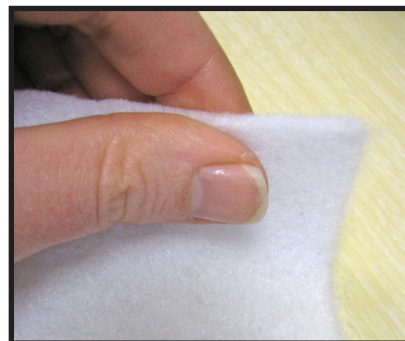

KapMat

WATER IRRIGATION PADS

Our **WATER IRRIGATION PAD** material is designed specifically for your **GREENHOUSE POT BENCHES** or displays, providing excellent bottom watering for your growing plants and water sensitive foliage.

- Soaks up excess water keeping plants moist after watering
- Easy to cut and install to any size pot bench or display
- Environmentally friendly
- Perfect for sensitive foliage (i.e. African Violets) that require water absorption rather than overhead watering which can cause spot damage