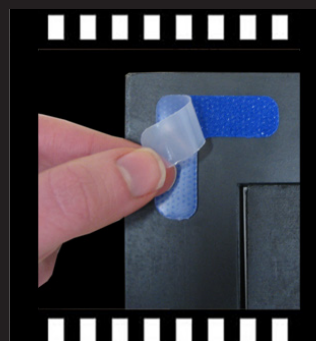

TAC-ON™

The Sticky Felt!

PICTURE FRAME MOUNTING TABS

1 1/2" x 1 1/2" Tac-On L Shaped

These **Tac-On L Shaped Picture Frame Mounting Tabs** are designed to fit on the back of any standard picture frame. Simply peel and stick! The sticky Tac-On surface keeps the frame straight on the wall without leaving residue or marks. The L Shape Tabs can also fit wonderfully in the corners of your photographs or posters!

Tac-On is a double-sided non-marking adhesive product which sticks to most hard surfaces with no need for tacks, pins, nails, tape and expensive sticky notes. Not only is Tac-On easy to use it is also earth friendly with its long lasting felt material which is removable and reusable. Tac-On is proud to do its part to help conserve our environment by using environmentally friendly material and offering "GREEN" products.

KEEP YOUR PICTURE FRAMES FROM TILTING

NO MORE CROOKED FRAMES!

PEEL LINER

PLACE ON FRAME

PEEL FILM

HANG AND STICK!

THE BRAND
FELT LTD.
Made In North America

For pricing or further
information please contact us:
2559 Wharton Glen Ave.
Mississauga, ON L4X 2A8