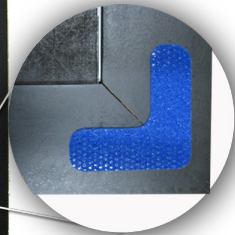

TAC-ON™

The Sticky Felt!

PICTURE FRAME MOUNTING TABS

1 1/2" x 1 1/2" Tac-On L Shaped

These **Tac-On L Shaped Picture Frame Mounting Tabs** are designed to fit on the back of any standard picture frame. Simply peel and stick! The sticky Tac-On surface keeps the frame straight on the wall without leaving residue or marks. The L Shape Tabs can also fit wonderfully in the corners of your photographs or posters!

Tac-On is a double-sided non-marking adhesive product which sticks to most hard surfaces with no need for tacks, pins, nails, tape and expensive sticky notes. Not only is Tac-On easy to use it is also earth friendly with its long lasting felt material which is removable and reusable. Tac-On is proud to do its part to help conserve our environment by using environmentally friendly material and offering "GREEN" products.

KEEP YOUR PICTURE FRAMES FROM TILTING

NO MORE CROOKED FRAMES!

PEEL LINER

PLACE ON FRAME

PEEL FILM

HANG AND STICK!

THE BRAND
FELT LTD.
Made In North America

For pricing or further
information please contact us:
2559 Wharton Glen Ave.
Mississauga, ON L4X 2A8