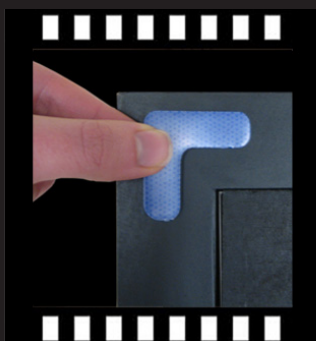

TAC-ON™

The Sticky Felt!

PICTURE FRAME MOUNTING TABS

1 1/2" x 1 1/2" Tac-On L Shaped

These **Tac-On L Shaped Picture Frame Mounting Tabs** are designed to fit on the back of any standard picture frame. Simply peel and stick! The sticky Tac-On surface keeps the frame straight on the wall without leaving residue or marks. The L Shape Tabs can also fit wonderfully in the corners of your photographs or posters!

Tac-On is a double-sided non-marking adhesive product which sticks to most hard surfaces with no need for tacks, pins, nails, tape and expensive sticky notes. Not only is Tac-On easy to use it is also earth friendly with its long lasting felt material which is removable and reusable. Tac-On is proud to do its part to help conserve our environment by using environmentally friendly material and offering "GREEN" products.

KEEP YOUR PICTURE FRAMES FROM TILTING

NO MORE CROOKED FRAMES!

PEEL LINER

PLACE ON FRAME

PEEL FILM

HANG AND STICK!

THE BRAND
FELT LTD.
Made In North America

For pricing or further
information please contact us:
2559 Wharton Glen Ave.
Mississauga, ON L4X 2A8