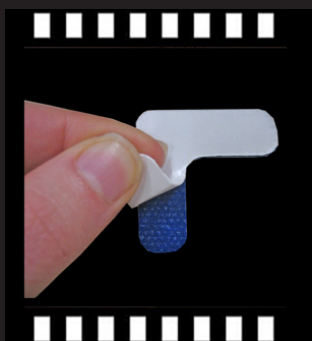

TAC-ON™

The Sticky Felt!

PICTURE FRAME MOUNTING TABS

1 1/2" x 1 1/2" Tac-On L Shaped

These **Tac-On L Shaped Picture Frame Mounting Tabs** are designed to fit on the back of any standard picture frame. Simply peel and stick! The sticky Tac-On surface keeps the frame straight on the wall without leaving residue or marks. The L Shape Tabs can also fit wonderfully in the corners of your photographs or posters!

Tac-On is a double-sided non-marking adhesive product which sticks to most hard surfaces with no need for tacks, pins, nails, tape and expensive sticky notes. Not only is Tac-On easy to use it is also earth friendly with its long lasting felt material which is removable and reusable. Tac-On is proud to do its part to help conserve our environment by using environmentally friendly material and offering "GREEN" products.

KEEP YOUR PICTURE FRAMES FROM TILTING

NO MORE CROOKED FRAMES!

PEEL LINER

PLACE ON FRAME

PEEL FILM

HANG AND STICK!

THE BRAND
FELT LTD.
Made In North America

For pricing or further
information please contact us:
2559 Wharton Glen Ave.
Mississauga, ON L4X 2A8